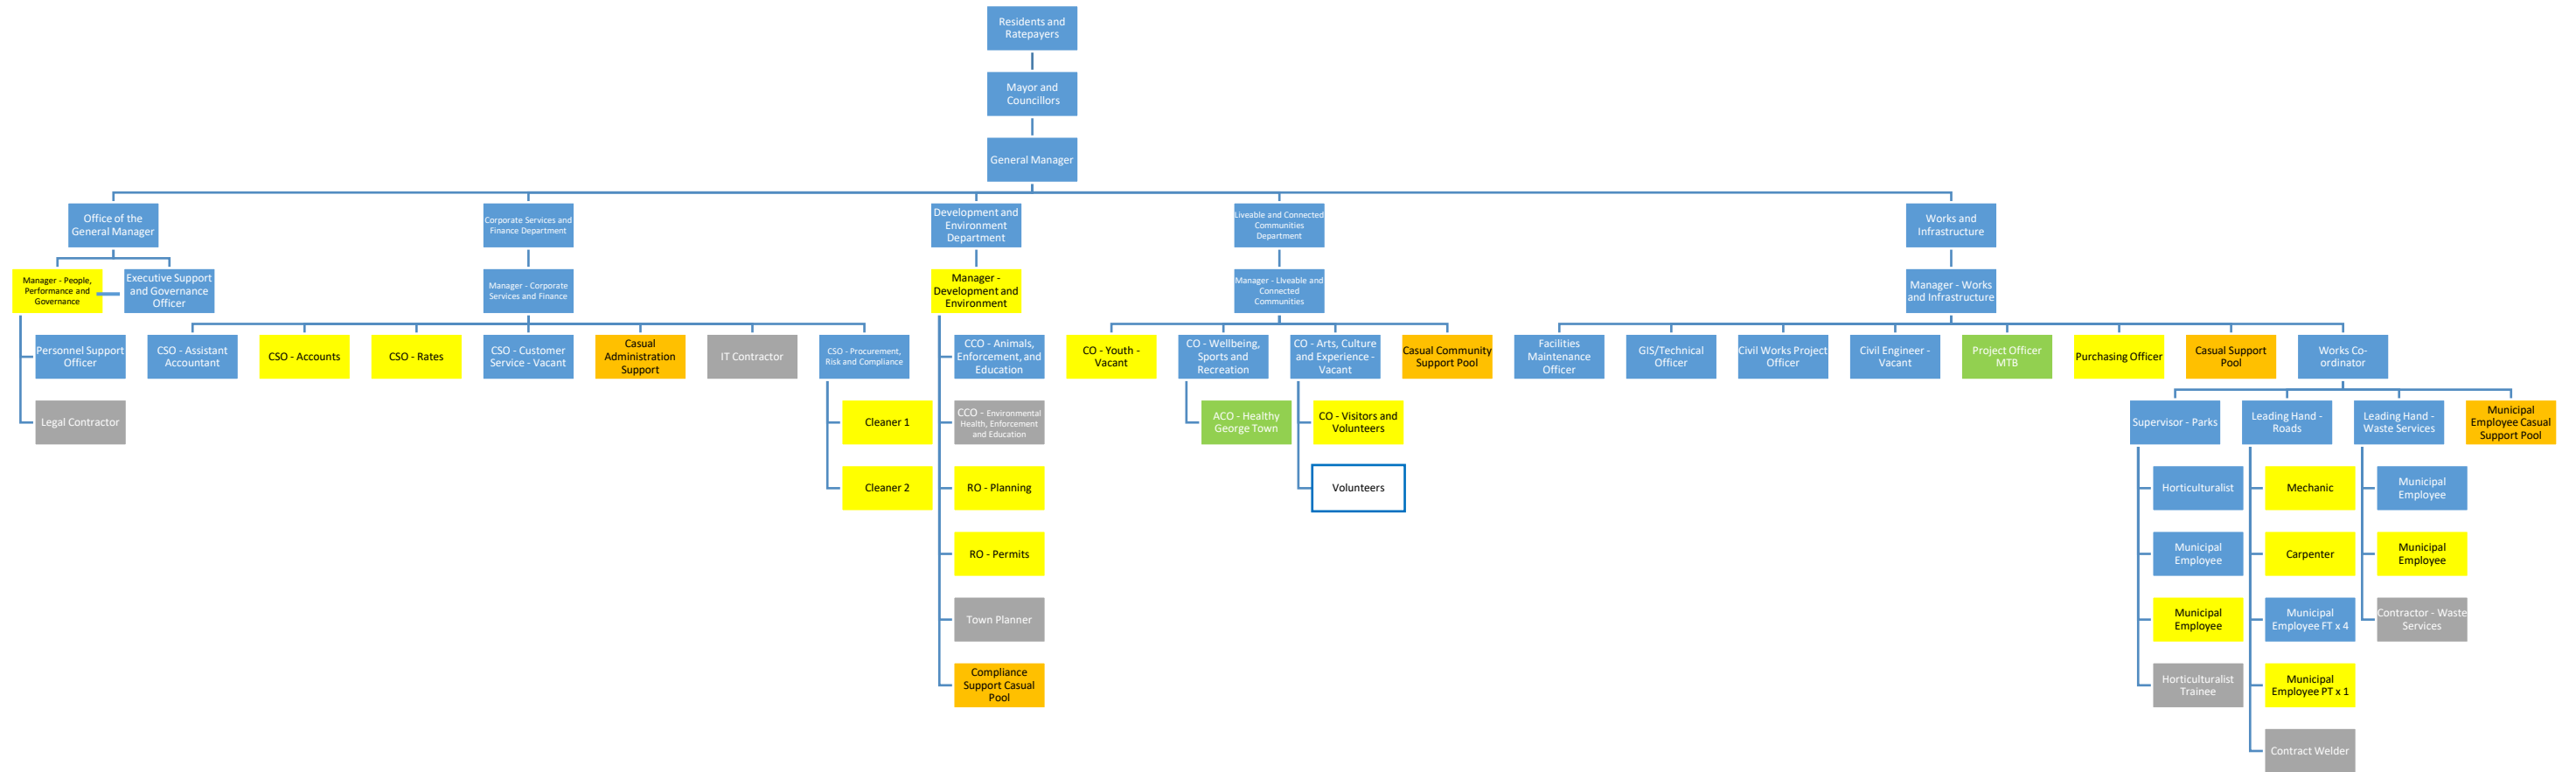

George Town Council
Organisation Chart as at Dec 2019

Acronym Guide

CSO = Corporate Services Officer
 CCO = Community Compliance Officer
 CO = Community Officer
 RO = Regulatory Officer

Colour Legend

Blue = Full Time
 Yellow = Part Time
 Orange = Casual
 Green = Grant Funded Contract
 Grey = Contractor